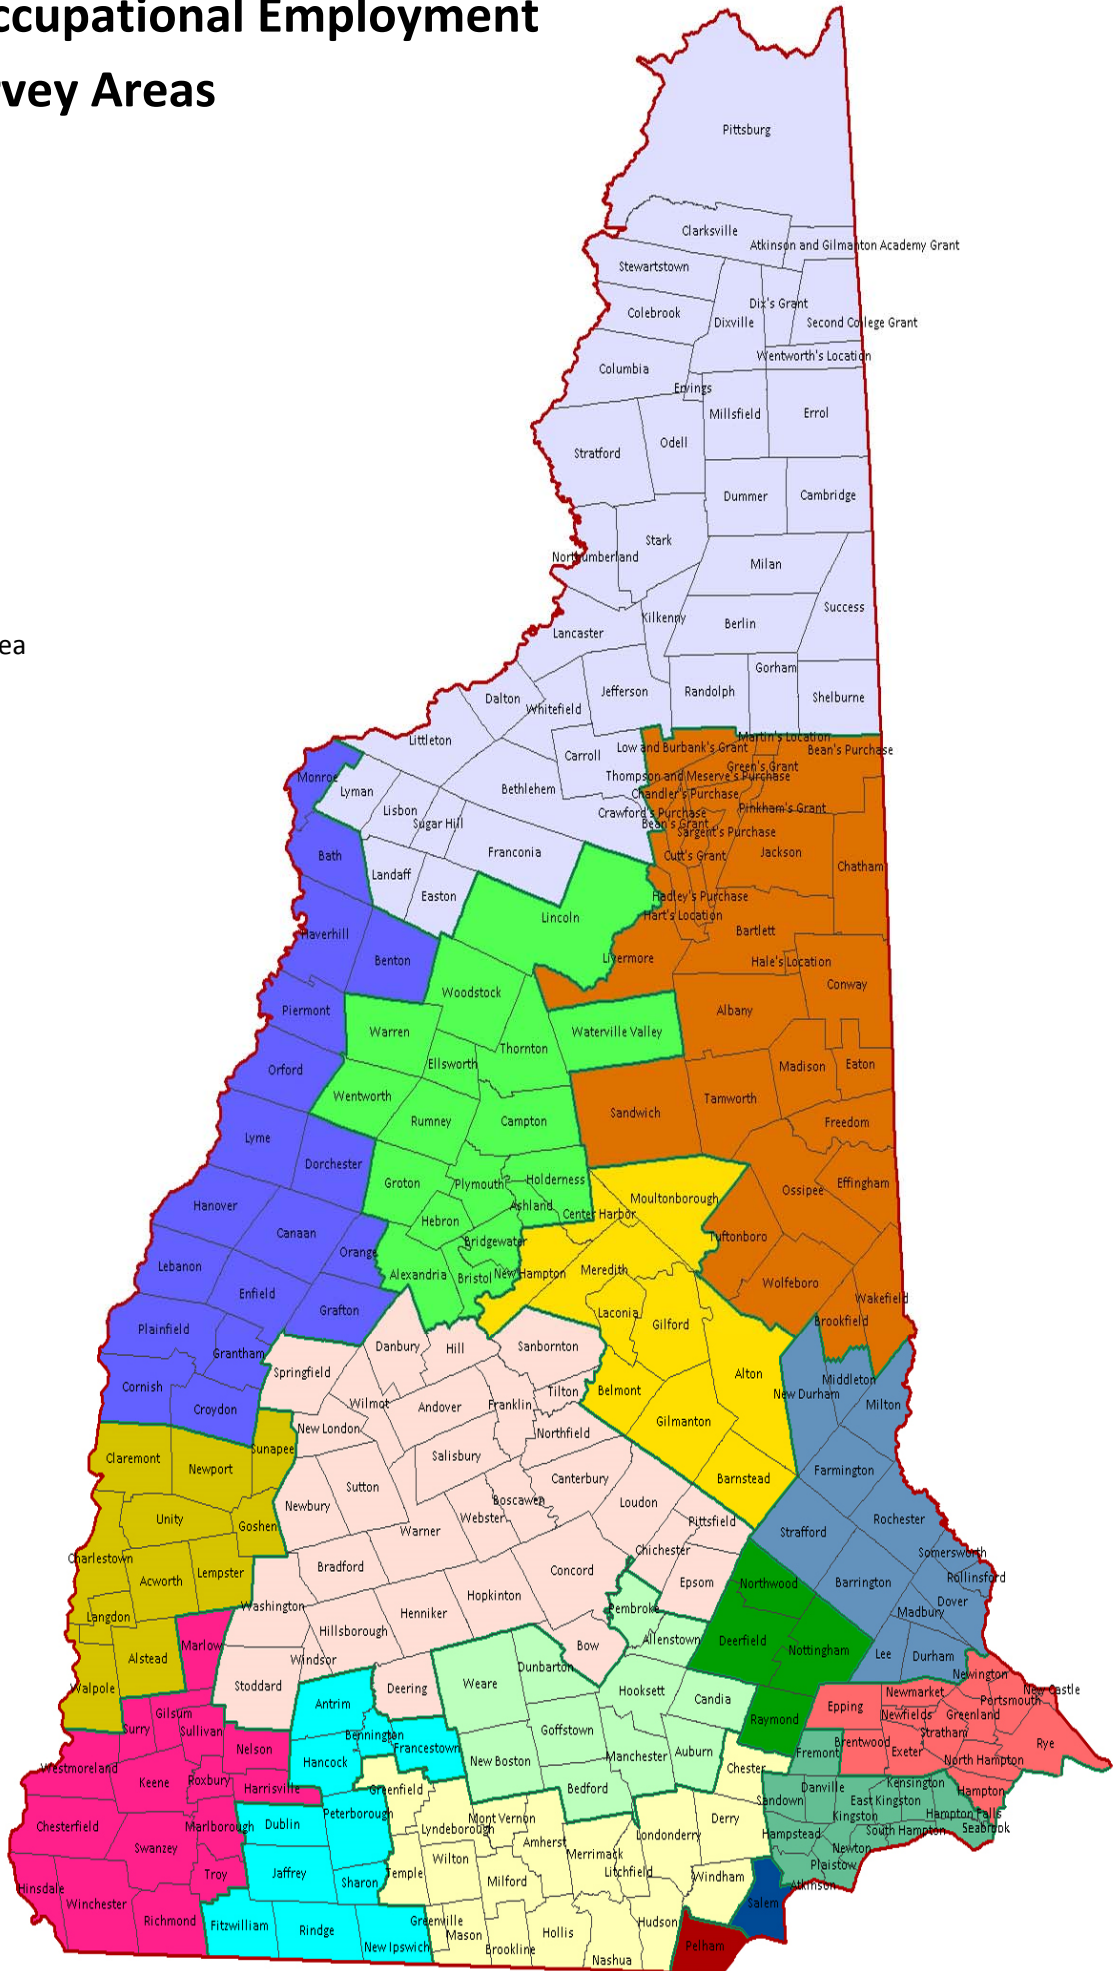

## Legend

- Northern NH Area
- Conway-Wolfeboro Area
- Plymouth Area
- Lebanon-Hanover Area
- Laconia-Belmont Area
- Dover-Durham Area
- Raymond Area
- Greater Concord Area
- Claremont-Charlestown Area
- Keene Area
- Peterborough Area
- Manchester Area
- Nashua-Derry Area
- Hampstead-Seabrook Area
- Portsmouth Area
- Salem town
- Pelham town

\* = unincorporated places | Cities are in **bold**

---

**Lebanon-Hanover Area**

---

Bath  
Benton  
Canaan  
Cornish  
Croydon  
Dorchester  
Enfield  
Grafton  
Grantham  
Hanover  
Haverhill

**Lebanon**

---

**Plymouth Area**

---

Alexandria  
Ashland  
Bridgewater  
Bristol  
Campton  
Ellsworth  
Groton  
Hebron  
Holderness  
Lincoln  
Plymouth  
Rumney  
Thornton  
Warren  
Waterville Valley  
Wentworth  
Woodstock

---

Deerfield  
Northwood  
Nottingham  
Raymond

\* = unincorporated places | Cities are in **bold**