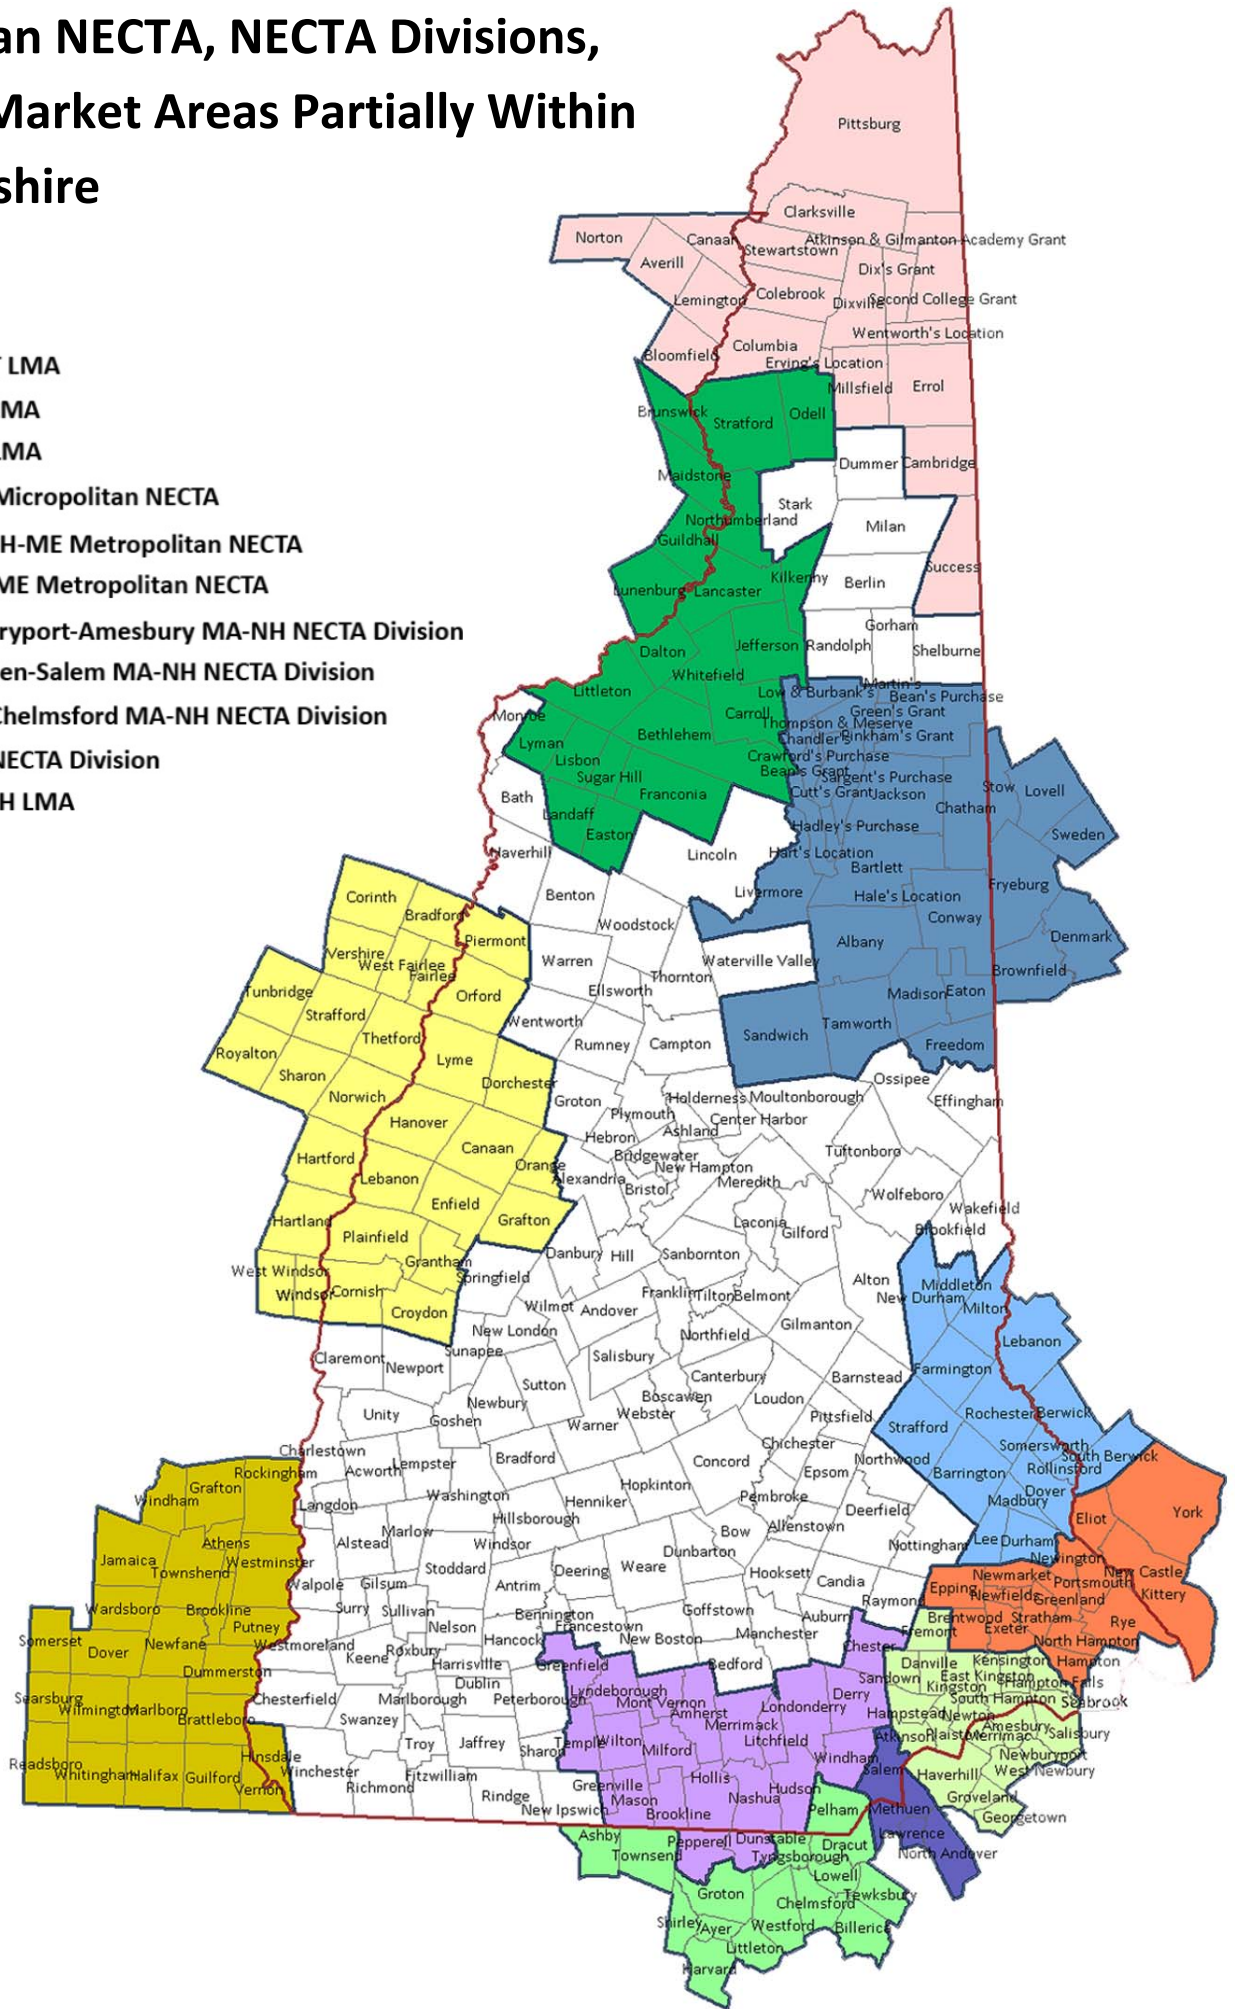

# Metropolitan NECTA, NECTA Divisions, and Labor Market Areas Partially Within New Hampshire

## Legend

- Colebrook NH-VT LMA
- Littleton NH-VT LMA
- Conway NH-ME LMA
- Lebanon NH-VT Micropolitan NECTA
- Dover-Durham NH-ME Metropolitan NECTA
- Portsmouth NH-ME Metropolitan NECTA
- Haverhill-Newburyport-Amesbury MA-NH NECTA Division
- Lawrence-Methuen-Salem MA-NH NECTA Division
- Lowell-Billerica-Chelmsford MA-NH NECTA Division
- Nashua NH-MA NECTA Division
- Brattleboro VT-NH LMA

## Metropolitan NECTA, NECTA Divisions, and Labor Market Areas Partially within New Hampshire

Whitingham

Wilmington

Windham