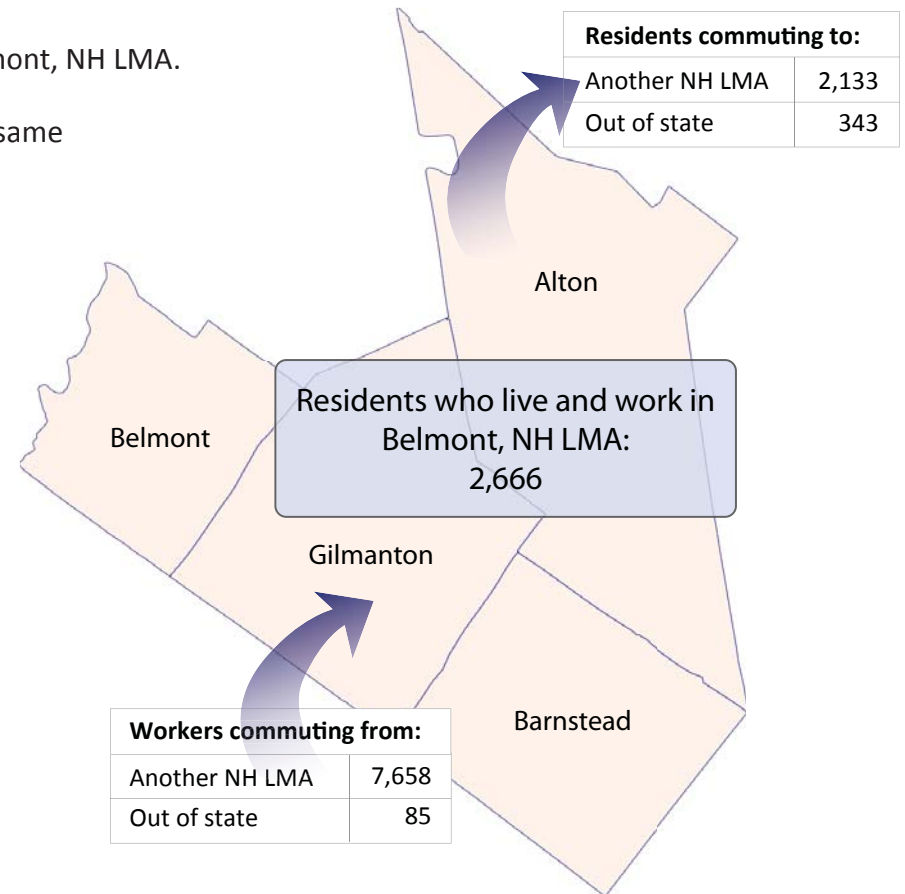

Commuting Patterns of the Belmont, NH LMA

There were 2,666 residents of the Belmont, NH LMA, age 16 and over, who live and work within the area.

Where Workers of the Belmont, NH LMA Live

- ➔ On average, 10,409 commuters, age 16 and over, travel to work in the Belmont, NH LMA.
- ➔ Among those commuting to work in the LMA: 25.6 percent also live in the same area; 73.6 percent live in another New Hampshire LMA; and 0.8 percent live out-of-state.
- ➔ Of those commuting in from elsewhere in New Hampshire: 2,043 live in the Laconia, NH MicroNECTA and 1,919 live in the Concord, NH MicroNECTA.

Where Residents of the Belmont, NH LMA Work

- ➔ On average, 5,142 residents of the Belmont, NH LMA, age 16 and over, travel to work.
- ➔ Among residents of the Belmont, NH LMA who commute to work: 51.8 percent also live in the area; 41.5 percent work in another New Hampshire LMA; and 6.7 percent work out-of-state.
- ➔ Of residents commuting outside of the LMA for work: 840 work in the Laconia, NH MicroNECTA; 345 work in the Concord, NH MicroNECTA; and 278 work in the Franklin, NH LMA.

Note: Numbers reflect an average of the results from the 5-year American Community Survey 2006-2010.
Source: American Community Survey 2006-2010, US Census Bureau

Commuting Patterns of the Belmont, NH LMA