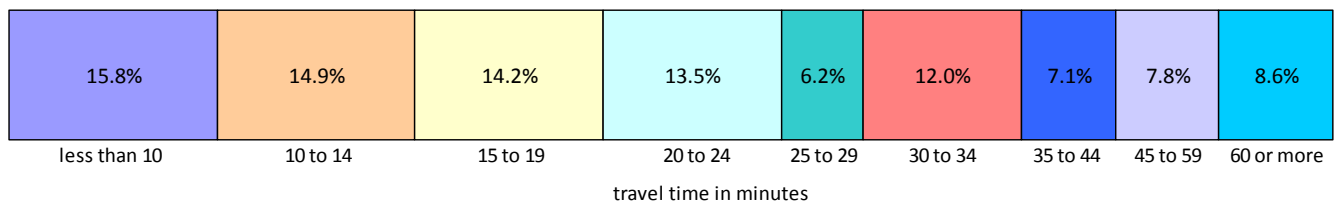

## Travel Time to Work

Mean Travel Time to Work: 25.5 minutes

Workers 16 years and older who did not work at home