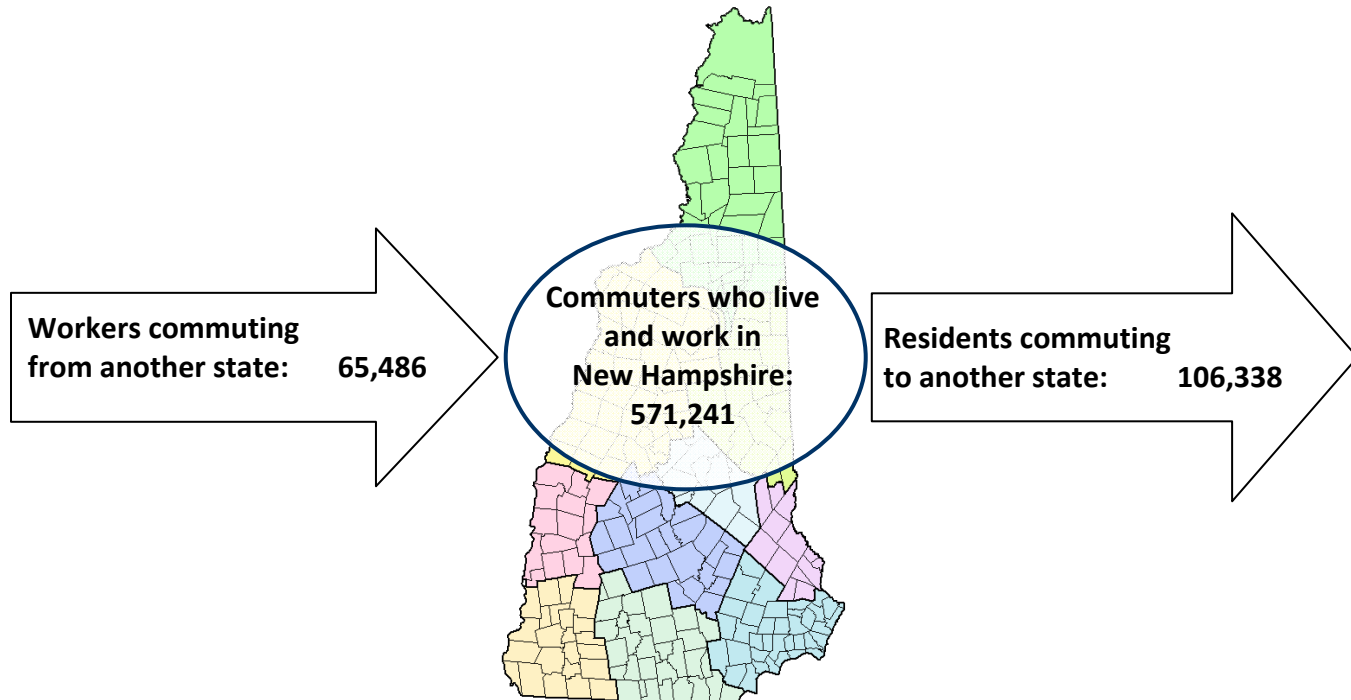

# New Hampshire Commuting Patterns

## Working in New Hampshire

- An average of 636,727 workers commute to a job in New Hampshire.
- About nine out of ten workers (89.7 percent) who work in New Hampshire also live here (571,241). Another 10.3 percent of workers commute in from another state (65,486).
- Nearly all (95.0 percent) of New Hampshire workers who live in another state commute in from one of the three bordering states.
- Among those who commute to New Hampshire from another state for work, 26.7 percent come from Maine, 45.7 percent come from Massachusetts, and 22.5 percent come from Vermont.

## Residents of New Hampshire

- An average of 677,579 New Hampshire residents commute to work.
- Of the New Hampshire residents who commute to work, 84.3 percent (571,241) travel to jobs somewhere in the state, and 15.7 percent (106,338) commute to jobs out of state.

- Nearly all (94.6 percent) New Hampshire residents who commute out-of-state travel to work in one of the three bordering states.
- Among those New Hampshire residents who leave the state for work, 78.6 percent travel to Massachusetts, 8.5 percent travel to work in Vermont, and 7.5 percent travel to work in Maine.
- Just over 300 residents reported working in a country other than the United States.