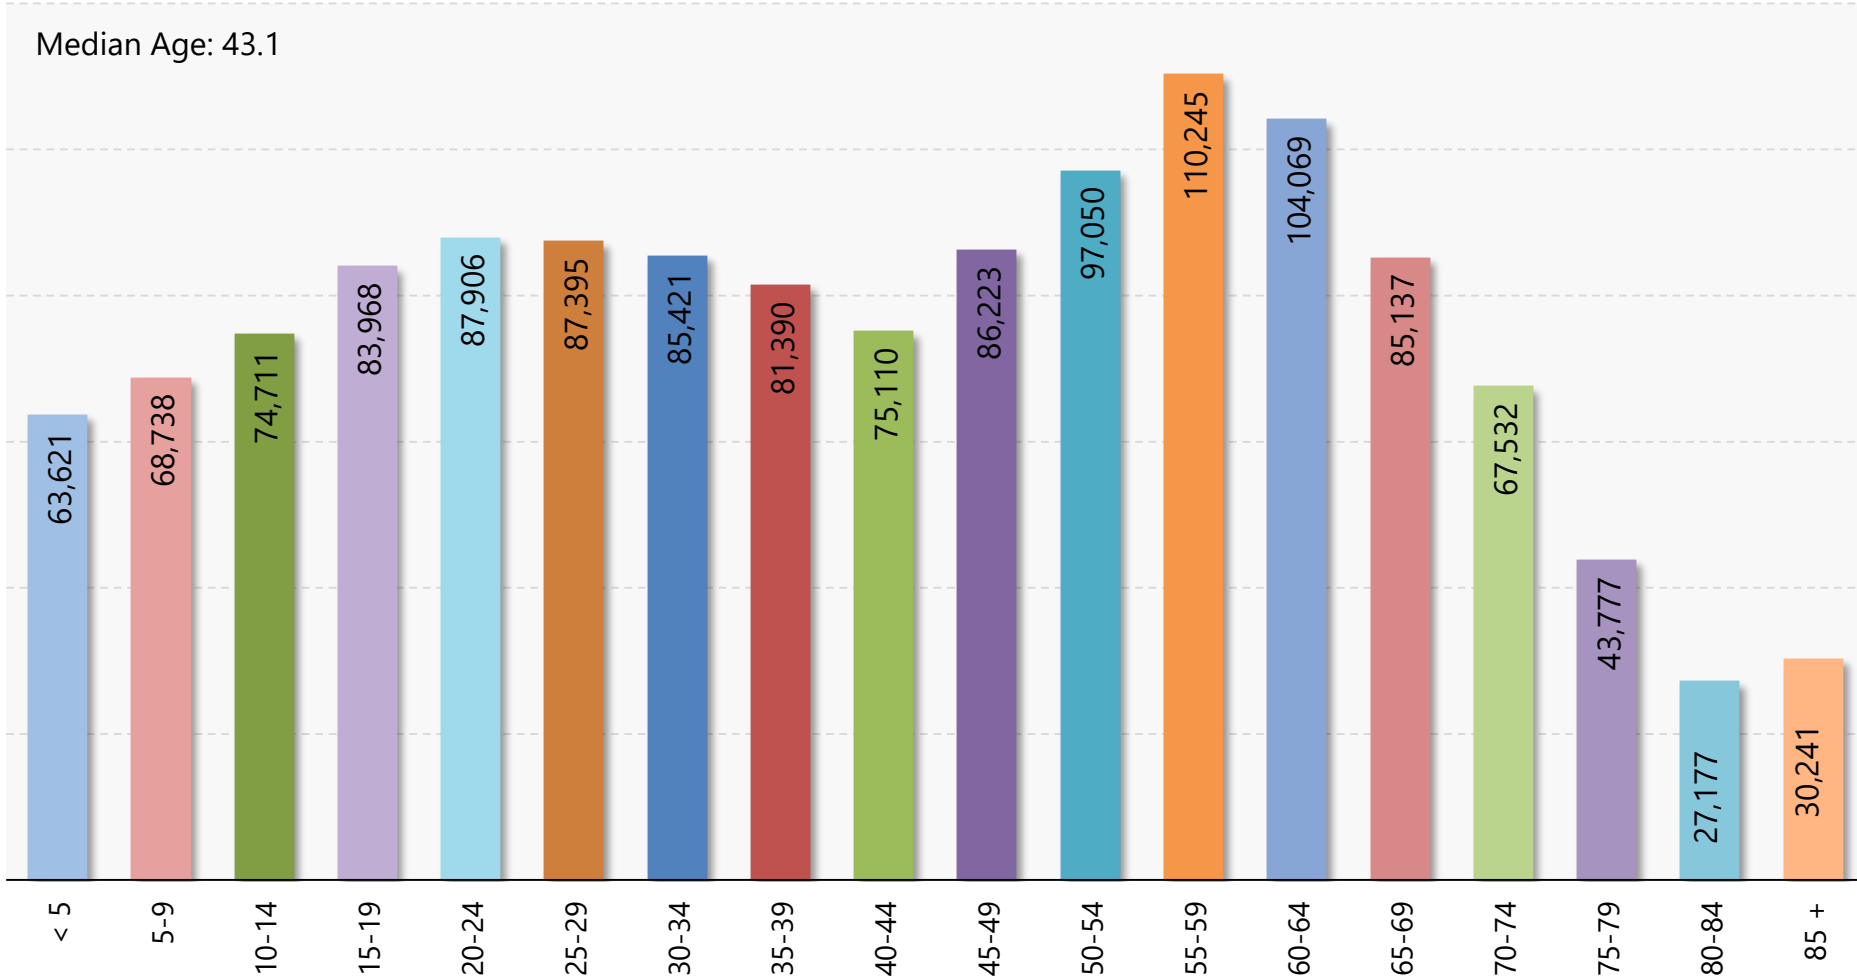

Population by Age in New Hampshire, 2019

Total Population Estimate: 1,359,711

Median Age: 43.1

Source: US Census Bureau, Annual Estimates of Resident Population for Selected Age Groups by Sex, June-20

Prepared by: Economic & Labor Market Information Bureau, NHES

Next Scheduled Update: July 2021

Population by Age in New Hampshire, 2019

Total Population Estimate: 1,359,711

Median Age: 43.1

Age Group	2019
Under 5	63,621
5 to 9	68,738
10 to 14	74,711
15 to 19	83,968
20 to 24	87,906
25 to 29	87,395
30 to 34	85,421
35 to 39	81,390
40 to 44	75,110
45 to 49	86,223
50 to 54	97,050
55 to 59	110,245
60 to 64	104,069
65 to 69	85,137
70 to 74	67,532
75 to 79	43,777
80 to 84	27,177
85 and over	30,241