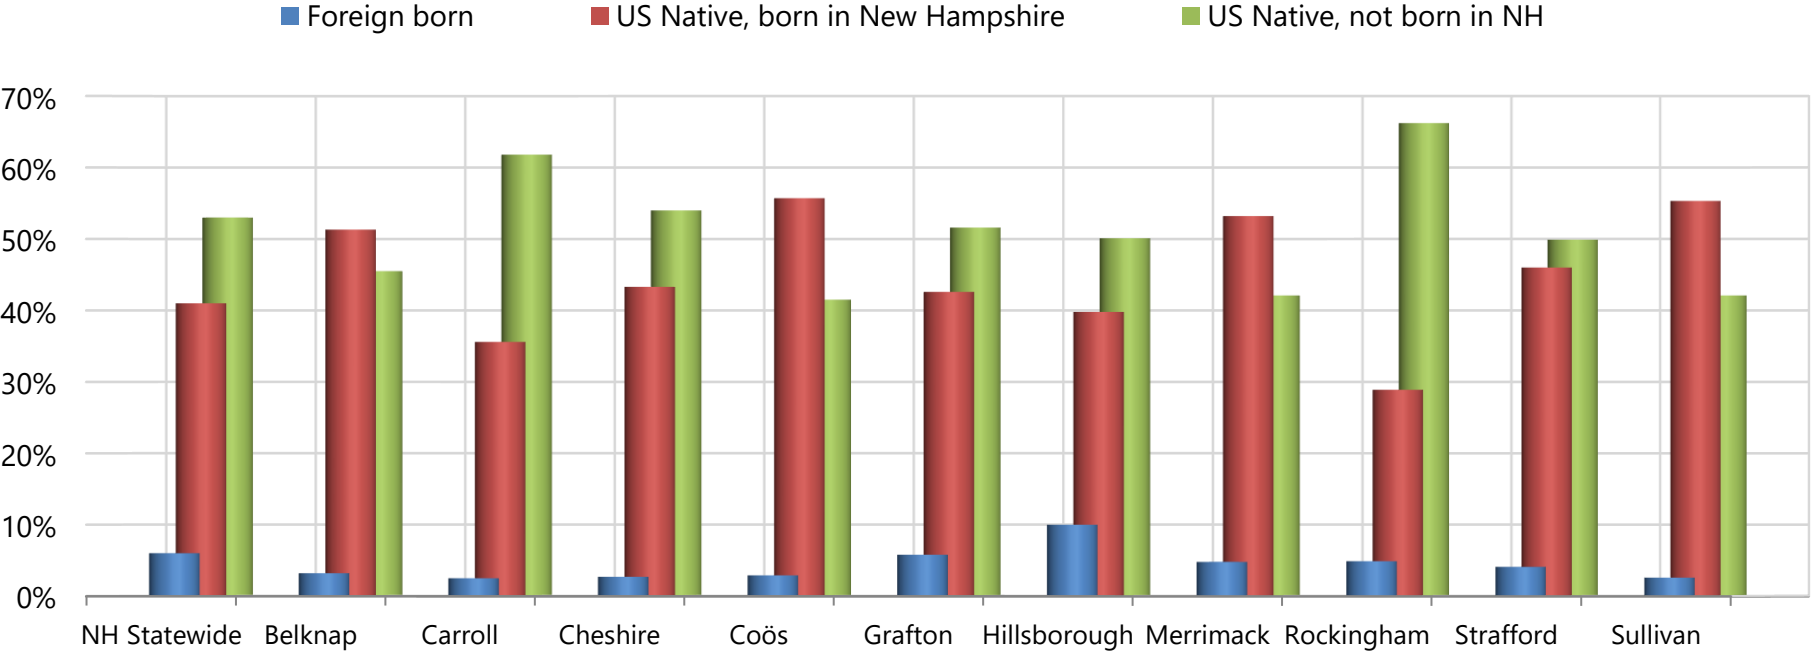

# Nativity of the New Hampshire Population, 2022

Total Population: 1,379,610

Source: US Census Bureau, American Community Survey, 2018-2022 5-Year Estimates, Table DP02, March 2024  
Prepared by: Economic & Labor Market Information Bureau, NHES  
Next Scheduled Update: December 2024

## Nativity of the New Hampshire Population, 2022 Total Population, 1,379,610

	Native, Born in New Hampshire	Native, Born in Another State or Outside the U.S.	Foreign Born
New Hampshire	41.0%	53.0%	6.0%
Belknap	51.3%	45.5%	3.2%
Carroll	35.6%	61.8%	2.5%
Cheshire	43.3%	54.0%	2.7%
Coös	55.7%	41.5%	2.9%
Grafton	42.6%	51.6%	5.8%
Hillsborough	39.8%	50.1%	10.0%
Merrimack	53.2%	42.1%	4.8%
Rockingham	28.9%	66.2%	4.9%
Strafford	46.0%	49.9%	4.1%
Sullivan	55.3%	42.1%	2.6%